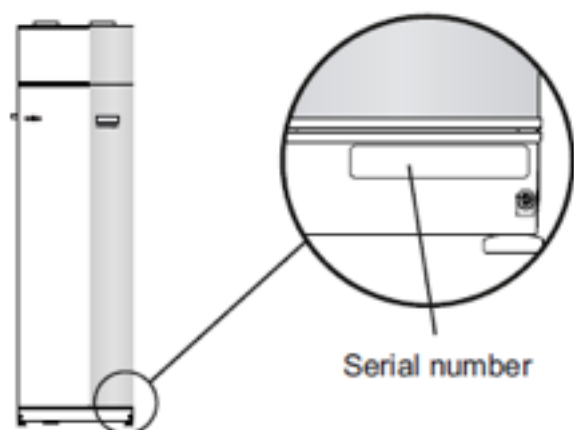

# Ground Source Heat Pumps

Model: F1145, F1245, F1345

Serial Number:

The serial number can be found at the bottom right of the front cover and in the info menu (menu 3.1).

Caution:

Always give the product's serial number (14 digits) when reporting a fault.