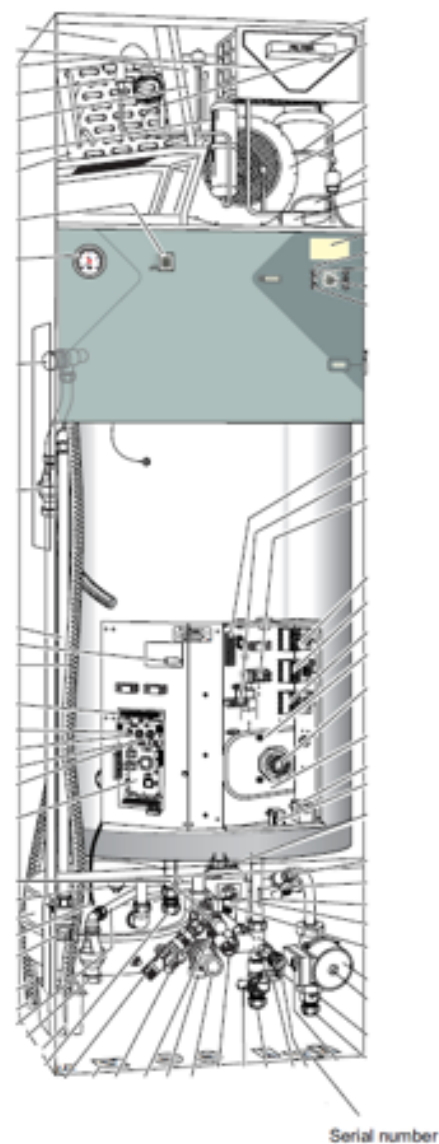

Exhaust Air Heat Pumps

Model: F470, F370

Serial Number:

The serial number can be found at the bottom right of the front cover and in the info menu (menu 3.1).

Caution:

Always give the product's serial number (14 digits) when reporting a fault.

Model: F360

Serial Number:

The serial number can be found on the inside of the unit at the bottom right hand corner.

Caution:

Always give the product's serial number (14 digits) when reporting a fault.

Exhaust Air Heat Pumps

Model: F410, F310

Serial Number:
The serial number can be found on the inside of the unit at the bottom right hand corner.

Caution:
Always give the product's serial number (14 digits) when reporting a fault.

Model: F205, F200

Serial Number:
The serial number can be found on the inside of the unit at the bottom right hand corner.

Caution:
Always give the product's serial number (14 digits) when reporting a fault.