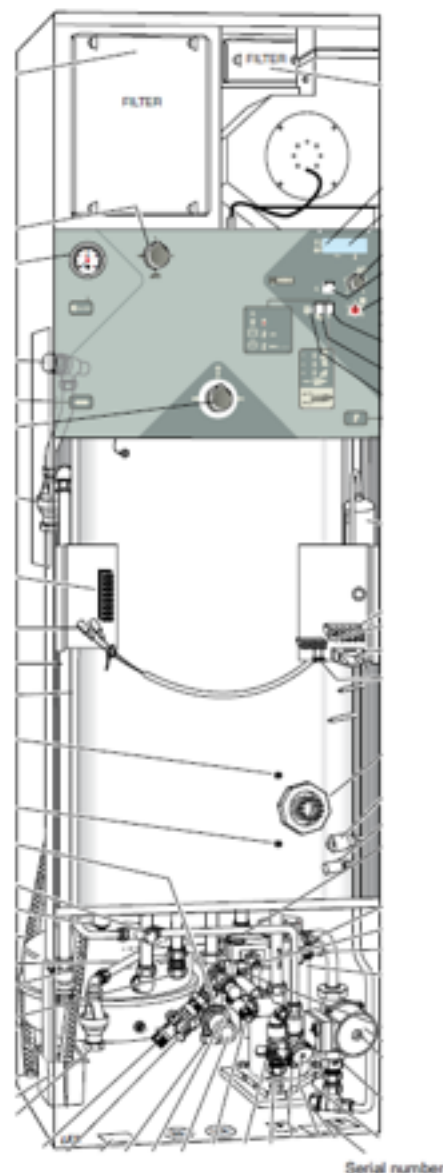

Exhaust Air Heat Pumps

Model: F470, F370

Serial Number:

The serial number can be found at the bottom right of the front cover and in the info menu (menu 3.1).

Caution:

Always give the product's serial number (14 digits) when reporting a fault.

Model: F360

Serial Number:

The serial number can be found on the inside of the unit at the bottom right hand corner.

Caution:

Always give the product's serial number (14 digits) when reporting a fault.

Exhaust Air Heat Pumps

Model: F410, F310

Serial Number:
The serial number can be found on the inside of the unit at the bottom right hand corner.

Caution:
Always give the product's serial number (14 digits) when reporting a fault.