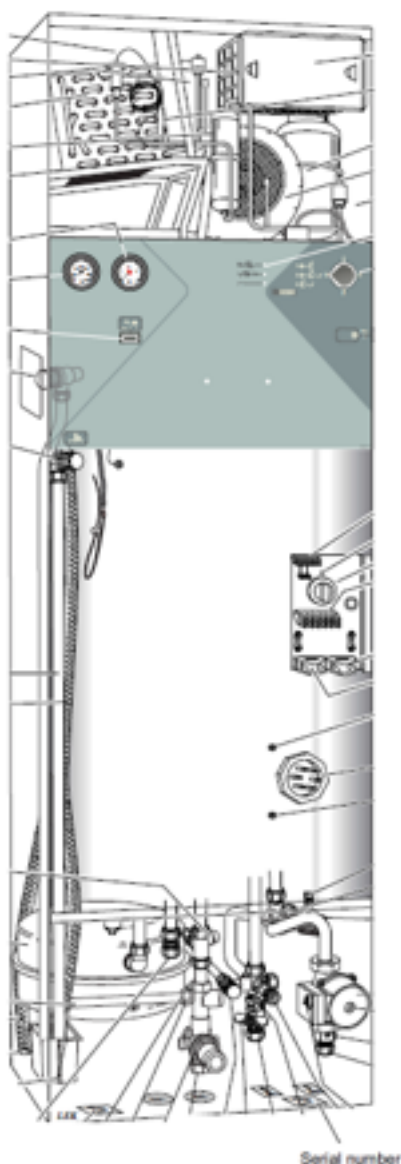

Exhaust Air Heat Pumps

Model: F470, F370

Serial Number:

The serial number can be found at the bottom right of the front cover and in the info menu (menu 3.1).

Caution:

Always give the product's serial number (14 digits) when reporting a fault.

Model: F360

Serial Number:

The serial number can be found on the inside of the unit at the bottom right hand corner.

Caution:

Always give the product's serial number (14 digits) when reporting a fault.

Exhaust Air Heat Pumps

Model: F410, F310

Serial Number:
The serial number can be found on the inside of the unit at the bottom right hand corner.

Caution:
Always give the product's serial number (14 digits) when reporting a fault.

Model: F205, F200

Serial Number:
The serial number can be found on the inside of the unit at the bottom right hand corner.

Caution:
Always give the product's serial number (14 digits) when reporting a fault.